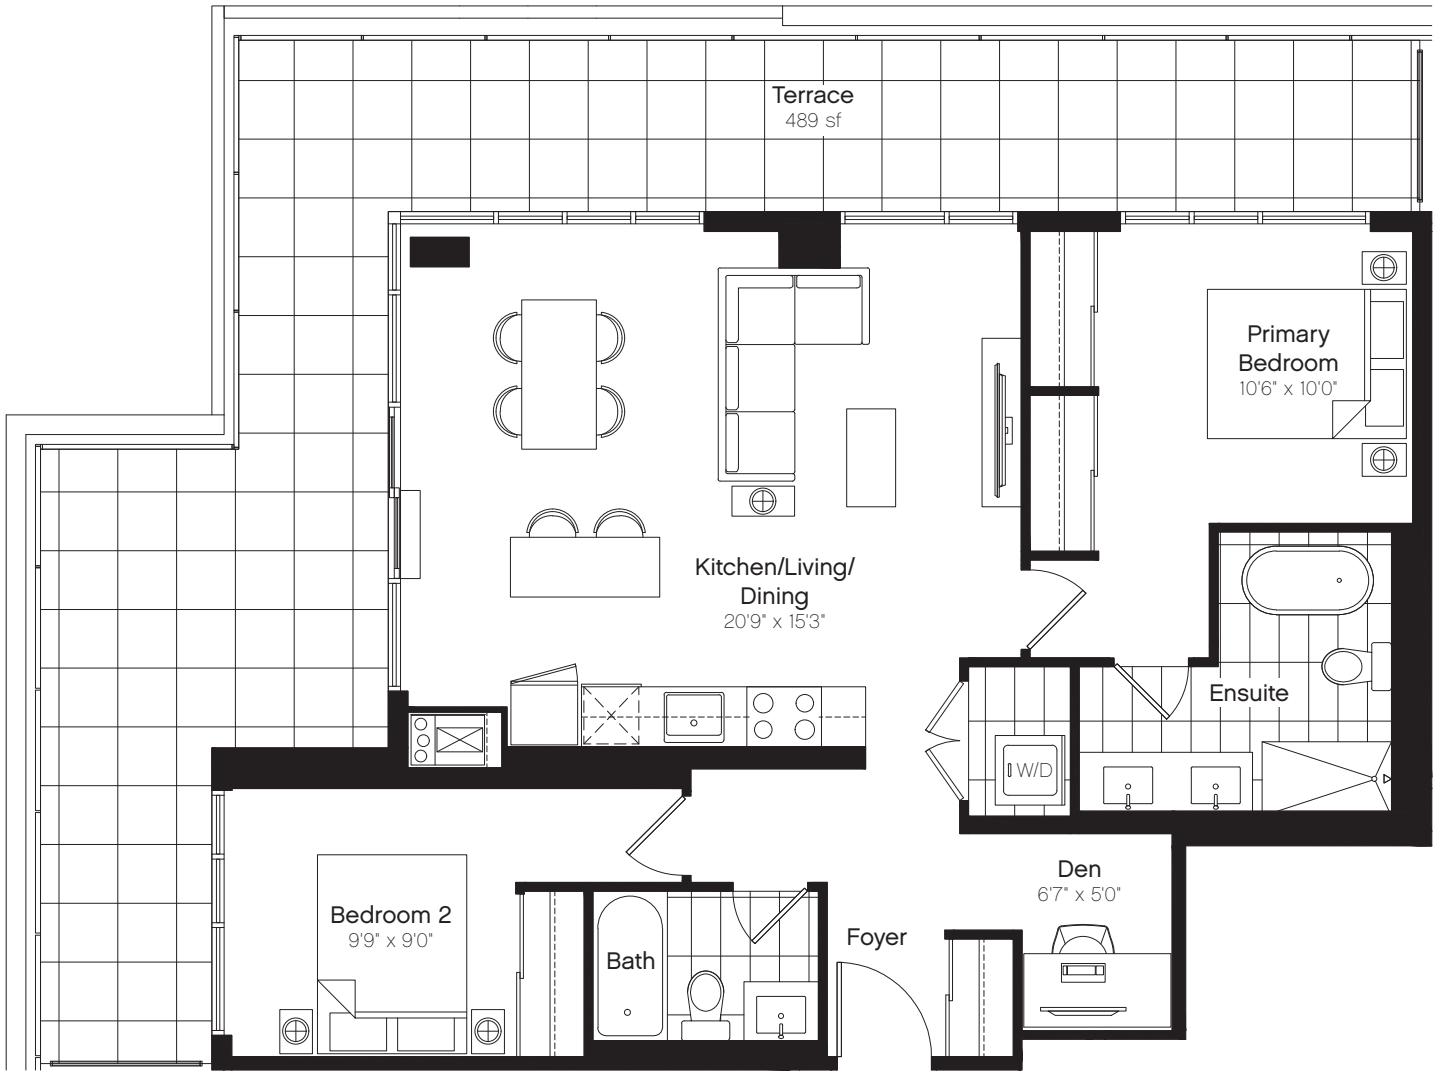

# Type 2L

2 Bed, 2 Bath + Den  
Interior: 990 sf  
Total: 1,479 sf

Level 15