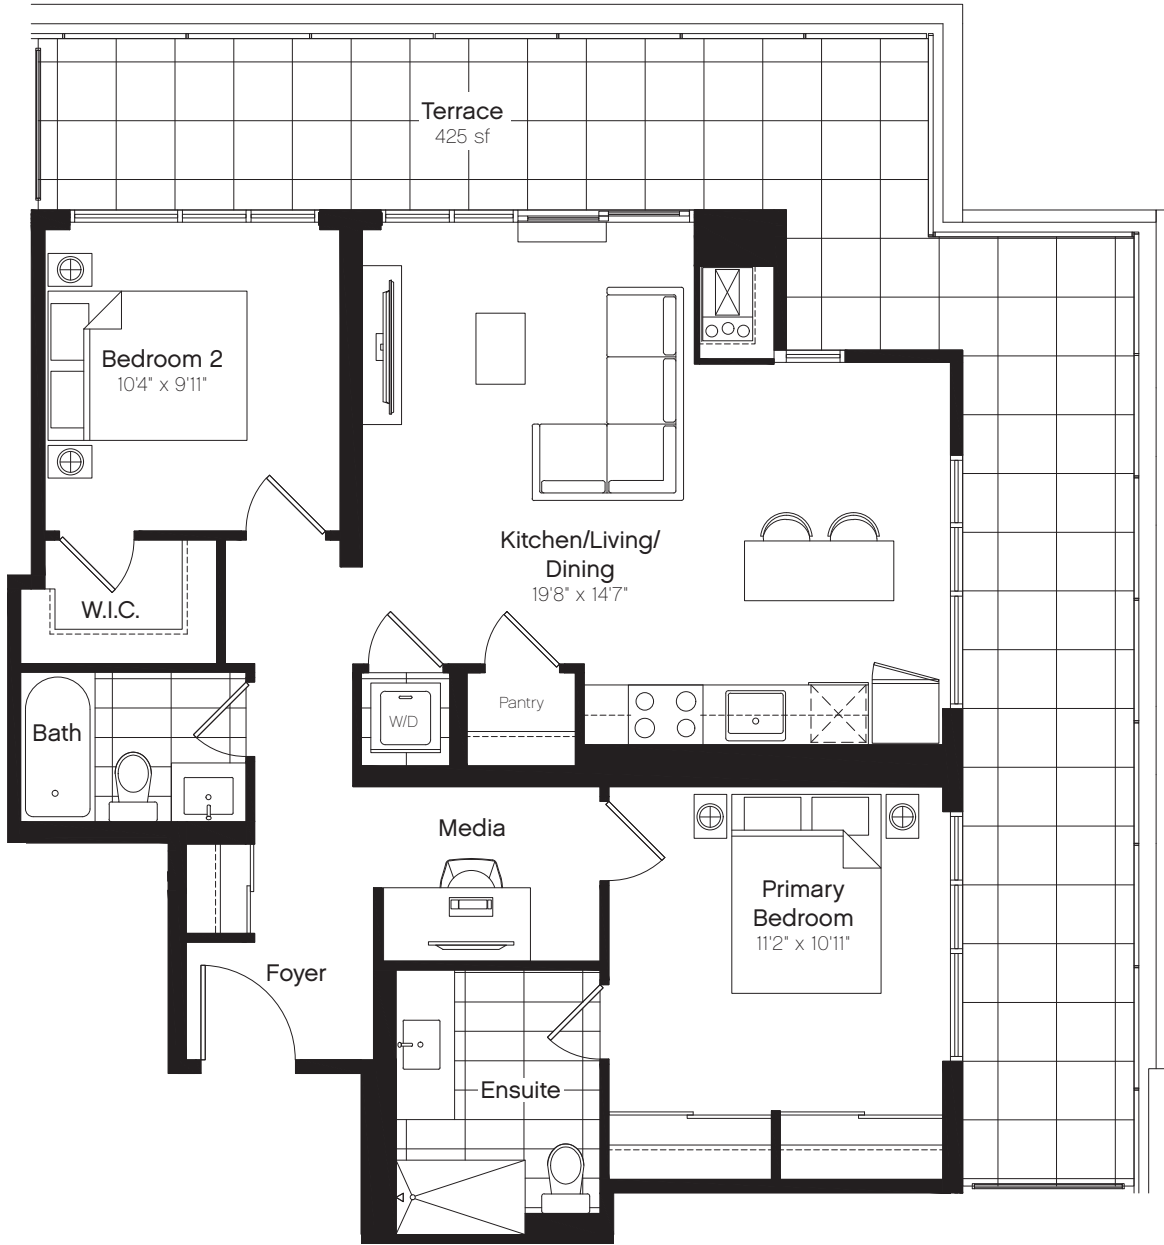

Type 2K

2 Bed, 2 Bath
Interior: 943 sf
Total: 1,368 sf

Level 15