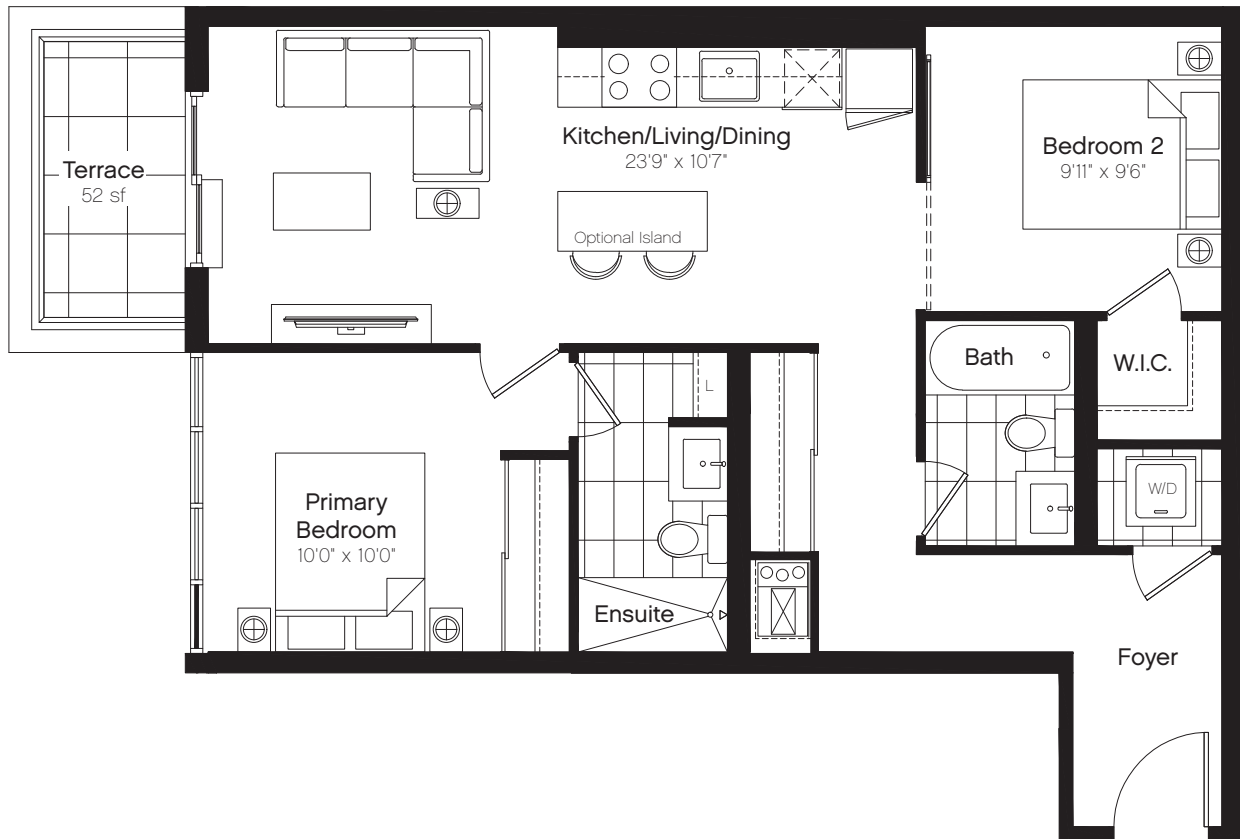

Type 2D

2 Bed, 2 Bath
Interior: 809 sf
Total: 861 sf

Level 3