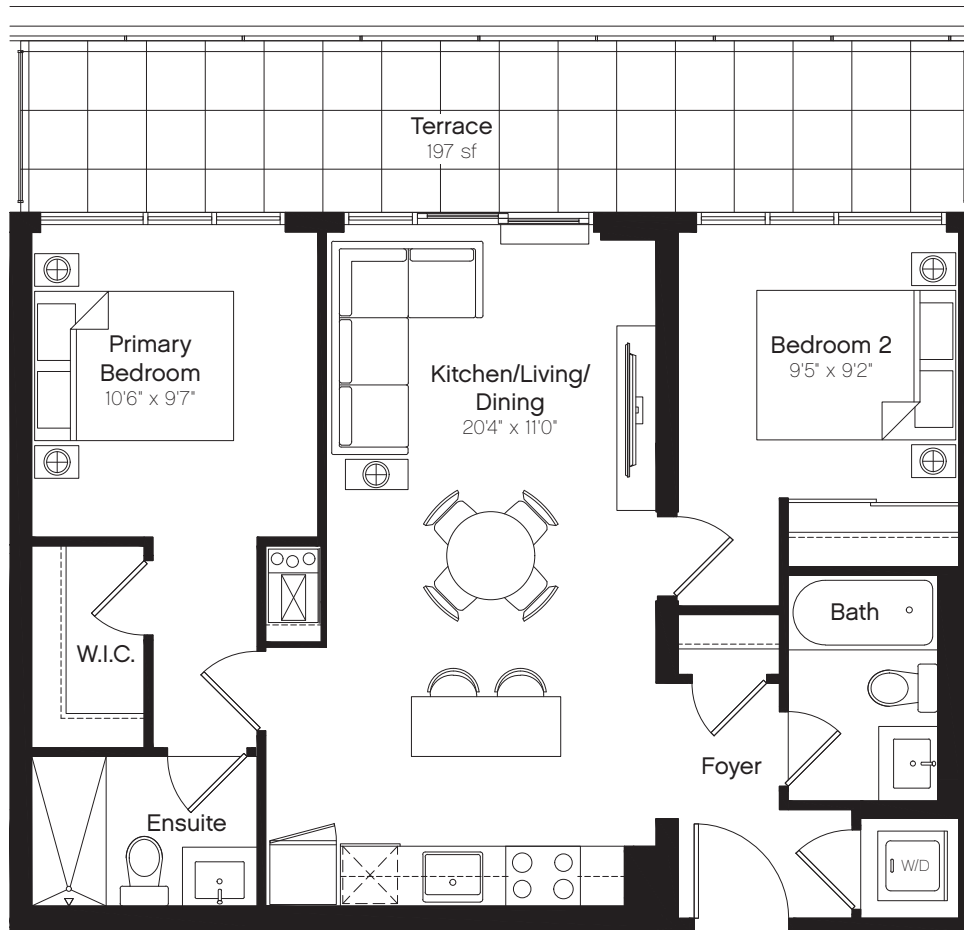

Type 2B

2 Bed, 2 Bath
Interior: 776 sf
Total: 973 sf

Level 15