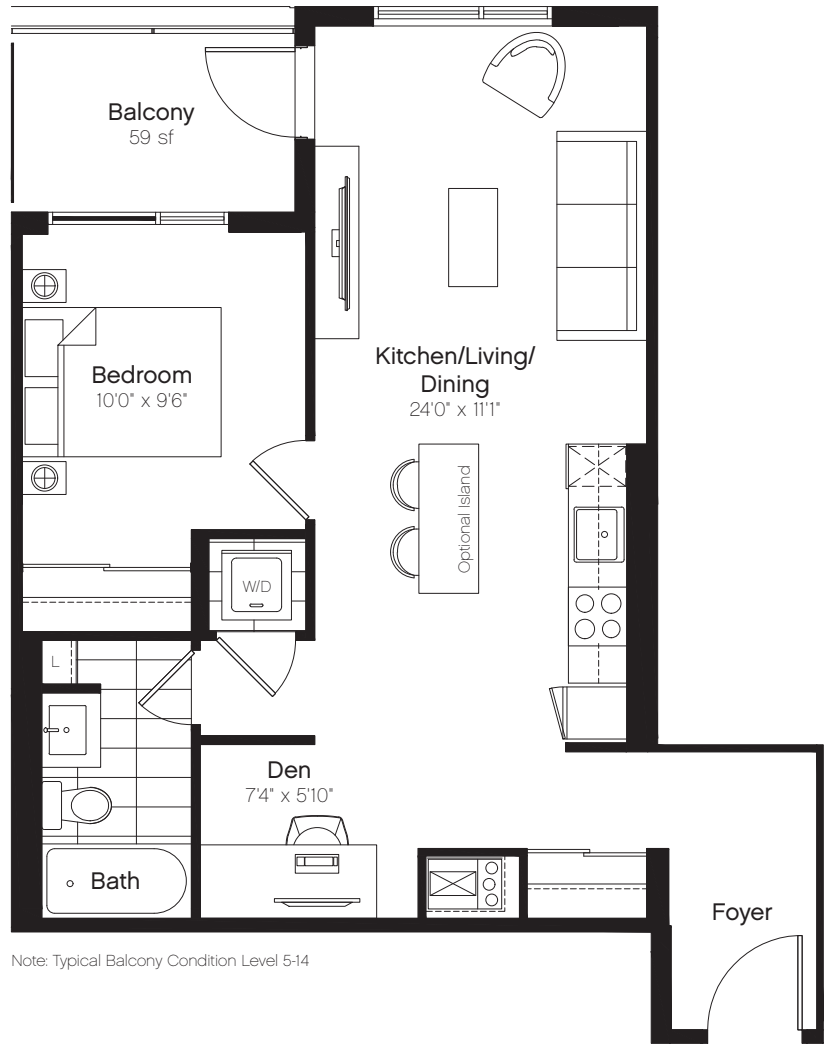

# Type 1T

1 Bed, 1 Bath + Den  
Interior: 676 sf  
Total: 735-810 sf

Note: Unique Terrace Condition at Level 4 Only

Note: Typical Balcony Condition Level 5-14