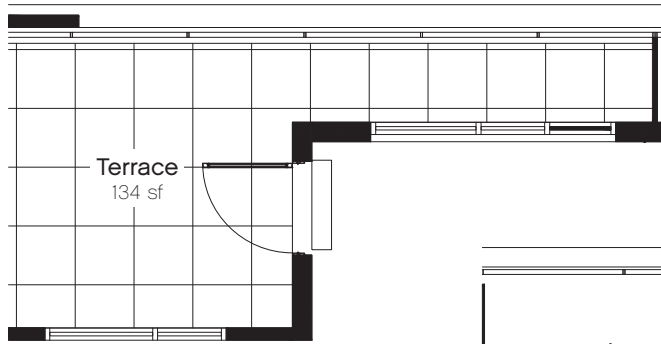

# Type 1T

1 Bed, 1 Bath + Den  
Interior: 676 sf  
Total: 735-810 sf

Note: Unique Terrace Condition at Level 4 Only

Note: Typical Balcony Condition Level 5-14