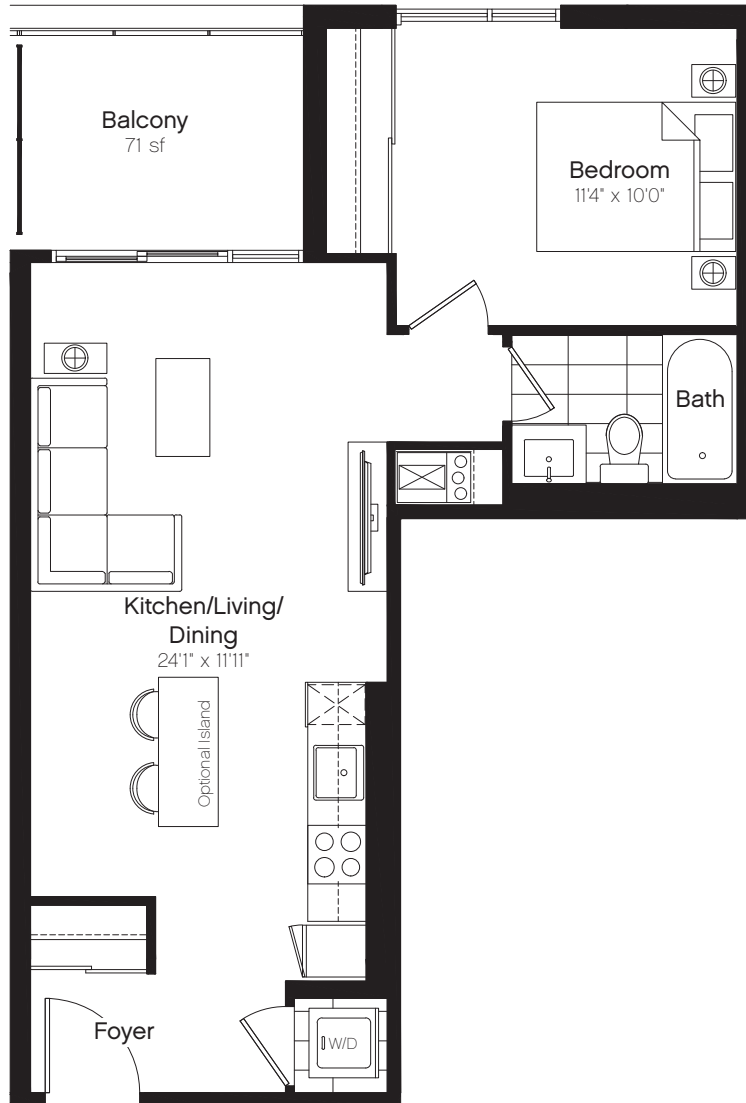

Type 1J

1 Bed, 1 Bath
Interior: 584 sf
Total: 655-664 sf

Note: Unique Balcony Condition at Units A212 And A314

Level 2

Level 3