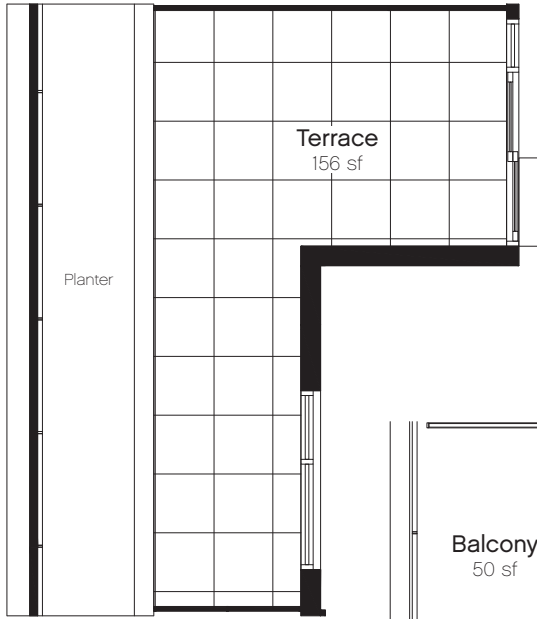

Type 11

1 Bed, 1 Bath
Interior: 543 sf
Total: 593-699 sf

Note: Unique Terrace Condition At Level 4 Only

Note: Typical Balcony Condition Level 5-14