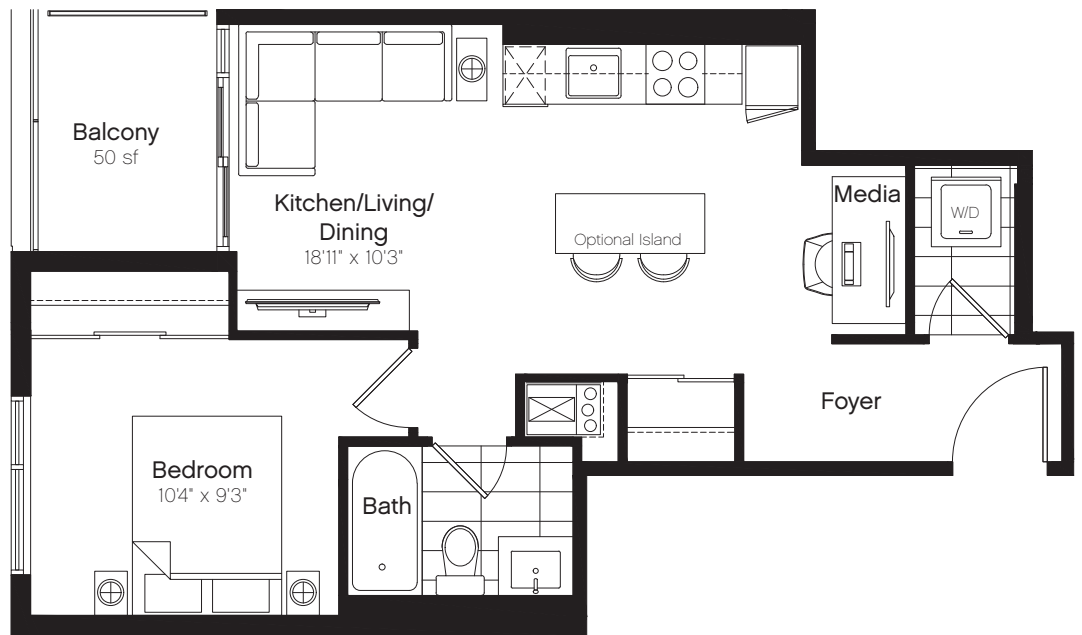

Type 11

1 Bed, 1 Bath
Interior: 543 sf
Total: 593-699 sf

Note: Unique Terrace Condition At Level 4 Only

Note: Typical Balcony Condition Level 5-14