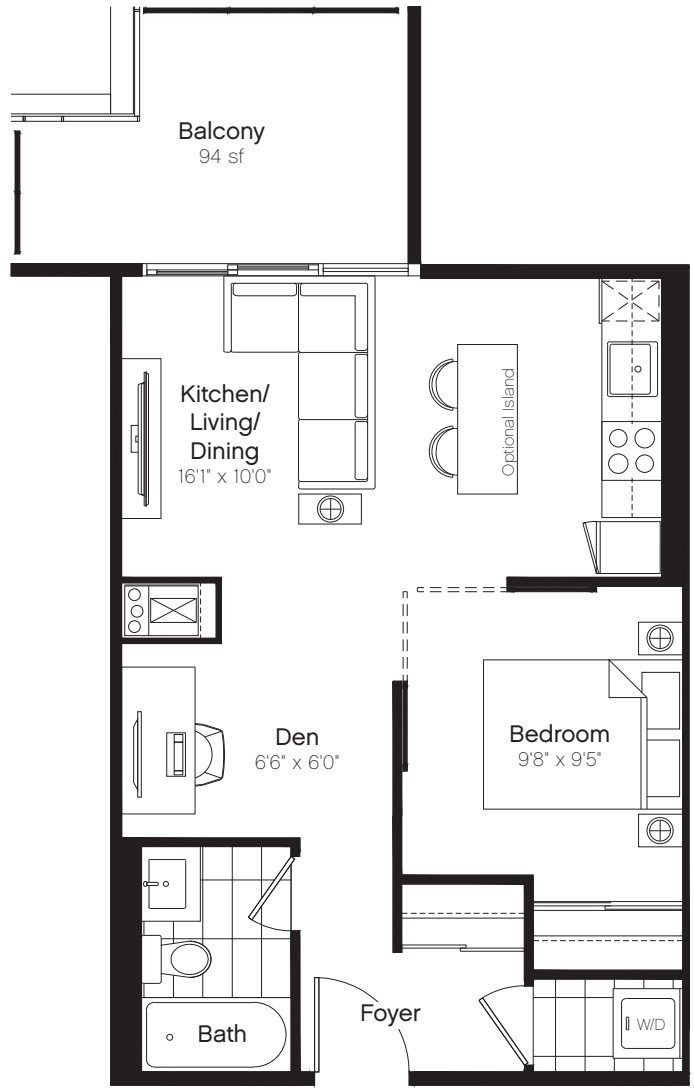

# Type 1H

1 Bed, 1 Bath + Den  
Interior: 539 sf  
Total: 633-645 sf

Note: This Balcony Condition At Units B212 and B312

Note: This Balcony Condition at Units A210 and A312